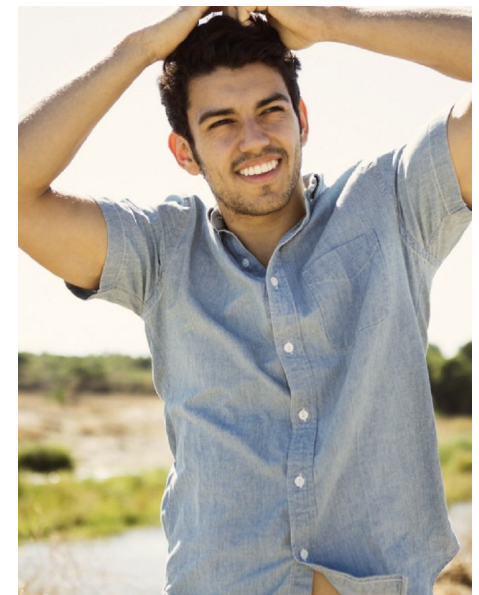

tyler

Height 180cm/5'11" Chest 102cm/40" Waist 76cm/30" Suit 97cm/38"/48
Suit Length R Shoe 43 EU/9.5 US/9 UK Hair Black Eyes Brown

pulse.
MODEL MANAGEMENT

Pulse Model Management

2nd Floor, Lifestyle Centre, 50 Kloof St, Gardens, Cape Town
Office 1/9B, Level 1, 6-8 High St, Rosenpark, Durbanville