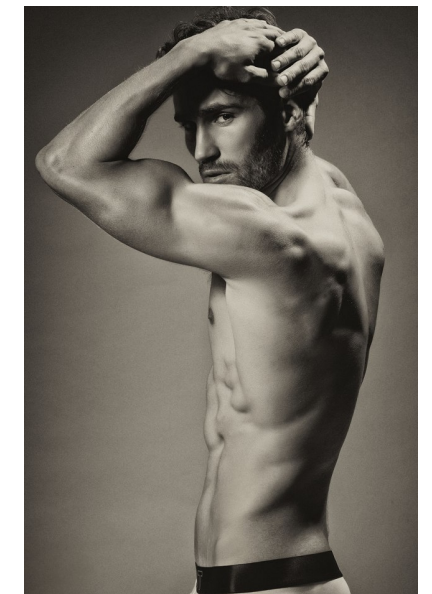

ricardo

Height 183cm/6'0" Chest 99cm/39" Waist 77cm/30.5" Shoe 42 EU/8.5 US/8
UK Hair Brown Eyes Green

pulse.
MODEL MANAGEMENT

Pulse Model Management
2nd Floor, Lifestyle Centre, 50 Kloof St, Gardens, Cape Town
Office 1/9B, Level 1, 6-8 High St, Rosenpark, Durbanville