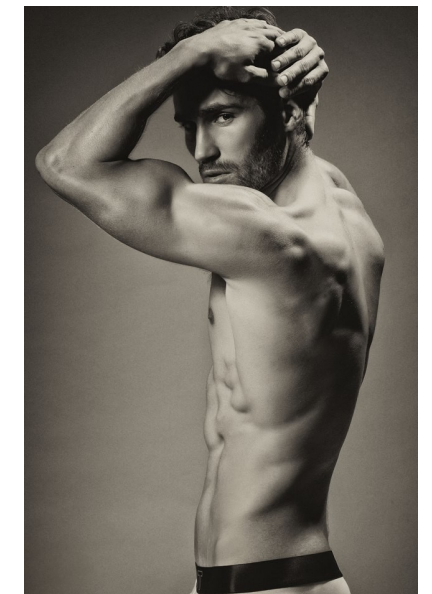

**ricardo**

Height 183cm/6'0" Chest 99cm/39" Waist 77cm/30.5" Shoe 42 EU/8.5 US/8  
UK Hair Brown Eyes Green

**pulse.**  
MODEL MANAGEMENT

**Pulse Model Management**  
2nd Floor, Lifestyle Centre, 50 Kloof St, Gardens, Cape Town  
Office 1/9B, Level 1, 6-8 High St, Rosenpark, Durbanville