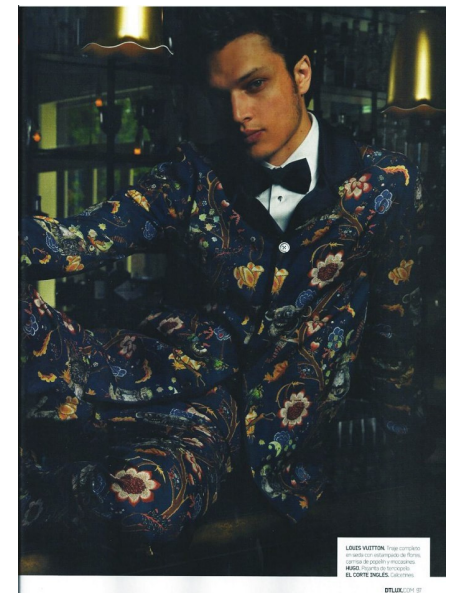

fu'ad

Height 186cm/6'1.5" Chest 100cm/39.5" Waist 79cm/31" Suit 99cm/39"/49
 Suit Length R Shoe 44.5 EU/10.5 US/10 UK Hair Brown Eyes Blue/Green

pulse.
 MODEL MANAGEMENT

Pulse Model Management
 2nd Floor, Lifestyle Centre, 50 Kloof St, Gardens, Cape Town
 Office 1/9B, Level 1, 6-8 High St, Rosepark, Durbanville