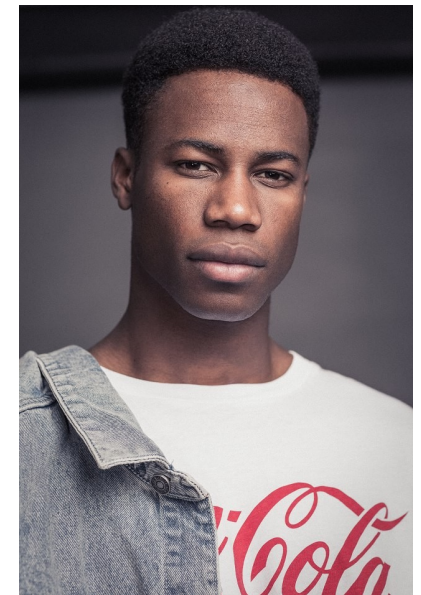

babac

Height 188cm/6'2" Chest 97cm/38" Waist 76cm/30" Suit 102cm/40"/50
Length S Shoe 43 EU/9.5 US/9 UK Hair Black Eyes Brown

pulse.
MODEL MANAGEMENT

Pulse Model Management

2nd Floor, Lifestyle Centre, 50 Kloof St, Gardens, Cape Town
Office1/9B, Level1, 6-8 High St, Rosenpark, Durbanville