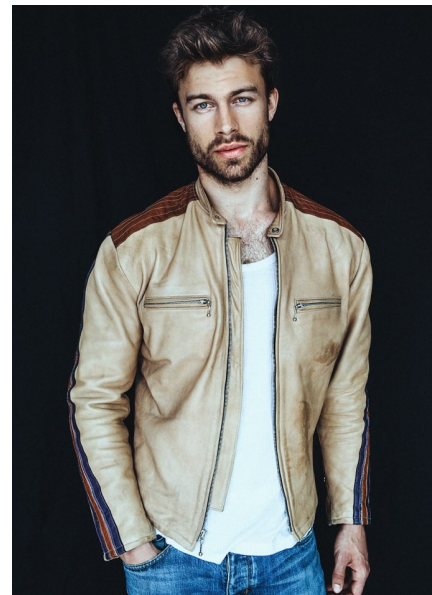

joel

Height 189cm/6'2.5" Chest 104cm/41" Waist 81cm/32" Suit 102cm/40"/50
Suit Length L Shoe 44 EU/10 US/9.5 UK Hair Brown Eyes Blue

pulse.
MODEL MANAGEMENT

Pulse Model Management
2nd Floor, Lifestyle Centre, 50 Kloof St, Gardens, Cape Town
Office 1/9B, Level 1, 6-8 High St, Rosepark, Durbanville