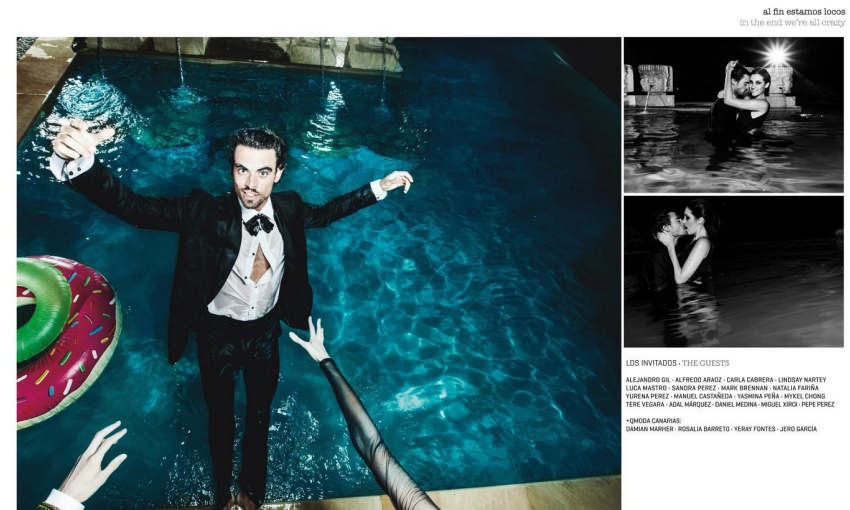

hans

Height 185cm/6'1" Chest 95cm/37.5" Waist 71cm/28" Shoe 42 EU/8.5 US/8
UK Hair Brown Eyes Green

044

ESHOWFOOD © 045

pulse.
MODEL MANAGEMENT

Pulse Model Management

2nd Floor, Lifestyle Centre, 50 Kloof St, Gardens, Cape Town
Office 1/9B, Level 1, 6-8 High St, Rosenpark, Durbanville