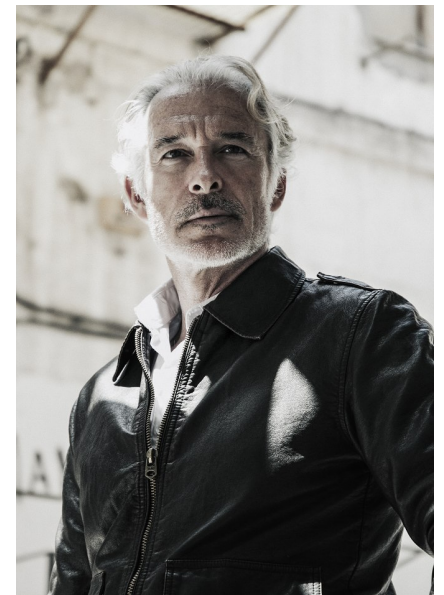

**ricardo**

Height 183cm/6'0" Chest 98cm/38.5" Waist 81cm/32" Shoe 43.5 EU/10  
US/9.5 UK Hair Salt and Pepper Eyes Green

**pulse.**  
MODEL MANAGEMENT

**Pulse Model Management**

2nd Floor, Lifestyle Centre, 50 Kloof St, Gardens, Cape Town  
Office 1/9B, Level 1, 6-8 High St, Rosenpark, Durbanville