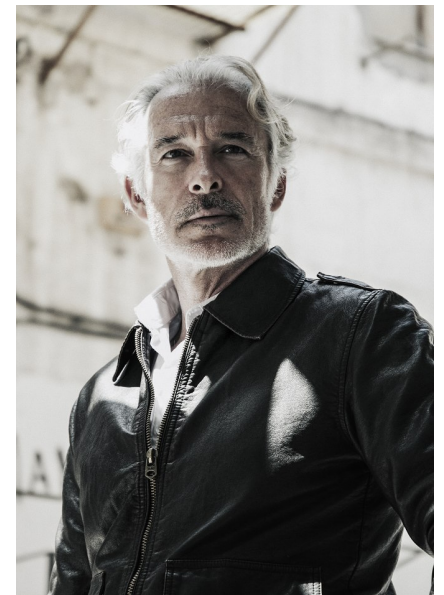

ricardo

Height 183cm/6'0" Chest 98cm/38.5" Waist 81cm/32" Shoe 43.5 EU/10
US/9.5 UK Hair Salt and Pepper Eyes Green

pulse.
MODEL MANAGEMENT

Pulse Model Management

2nd Floor, Lifestyle Centre, 50 Kloof St, Gardens, Cape Town
Office 1/9B, Level 1, 6-8 High St, Rosenpark, Durbanville