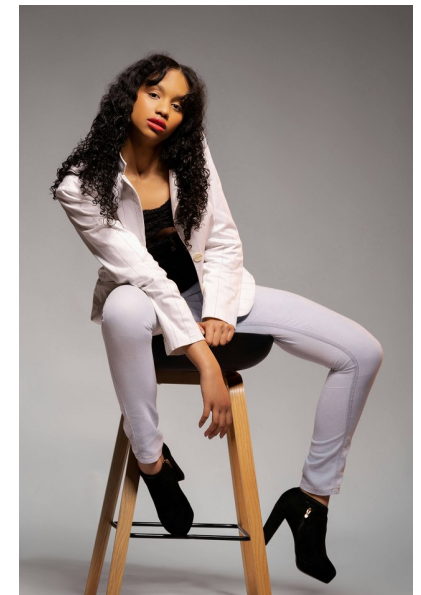

jacey-lee

Height 172cm/5'7.5" Bust 88cm/34.5" B Waist 67cm/26.5" Hips 81cm/32"  
Dress 30-32 EU/0-2 US/2-4 UK Shoe 40 EU/9 US/6.5 UK Hair Black  
Eyes Brown

**pulse.**  
MODEL MANAGEMENT

Pulse Model Management  
2nd Floor, Lifestyle Centre, 50 Kloof St, Gardens, Cape Town  
Office1/9B, Level1, 6-8 High St, Rosenpark, Durbanville