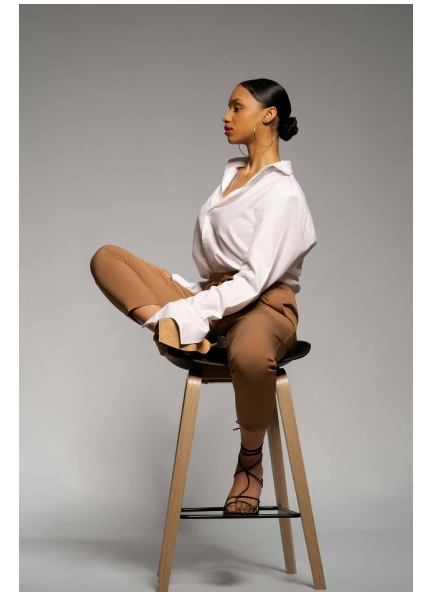

jacey-lee

Height 172cm/5'7.5" Bust 88cm/34.5" B Waist 67cm/26.5" Hips 81cm/32"  
Dress 30-32 EU/0-2 US/2-4 UK Shoe 40 EU/9 US/6.5 UK Hair Black  
Eyes Brown

**pulse.**  
MODEL MANAGEMENT

Pulse Model Management  
2nd Floor, Lifestyle Centre, 50 Kloof St, Gardens, Cape Town  
Office1/9B, Level1, 6-8 High St, Rosenpark, Durbanville