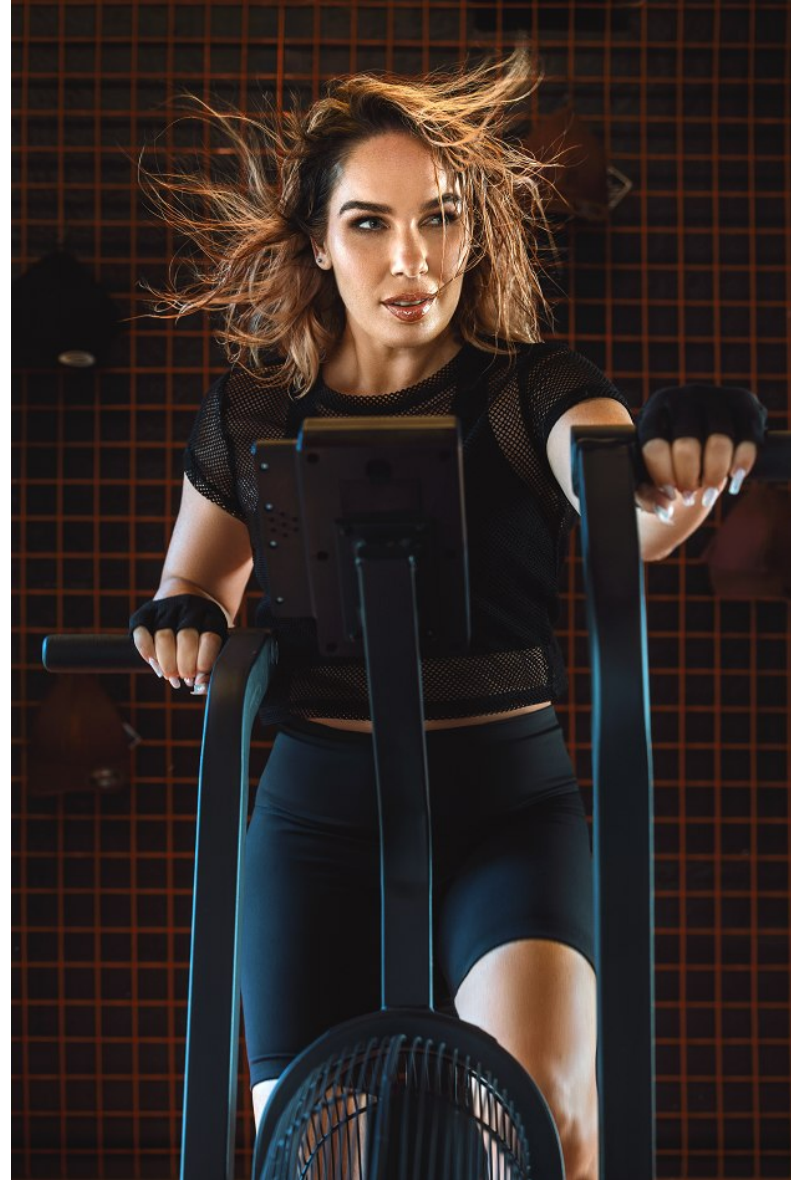

chandre

Height 164cm/5'4.5" Bust 90cm/35.5" B Waist 79cm/31" Hips 102cm/40" Dress 36 EU/6 US/8 UK Shoe 38 EU/7 US/5 UK Hair Brunette Eyes Blue/Green