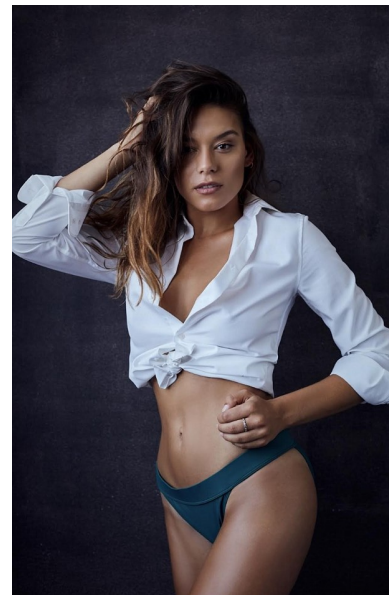

rochelle

Height 180cm/5'11" Bust 92cm/36" B Waist 74cm/29" Hips 102cm/40"
Dress 34-36 EU/4-6 US/6-8 UK Shoe 41.5 EU/10.5 US/7.5 UK Hair Brown
Eyes Brown

pulse.
MODEL MANAGEMENT

Pulse Model Management

2nd Floor, Lifestyle Centre, 50 Kloof St, Gardens, Cape Town
Office1/9B, Level1, 6-8 High St, Rosenpark, Durbanville