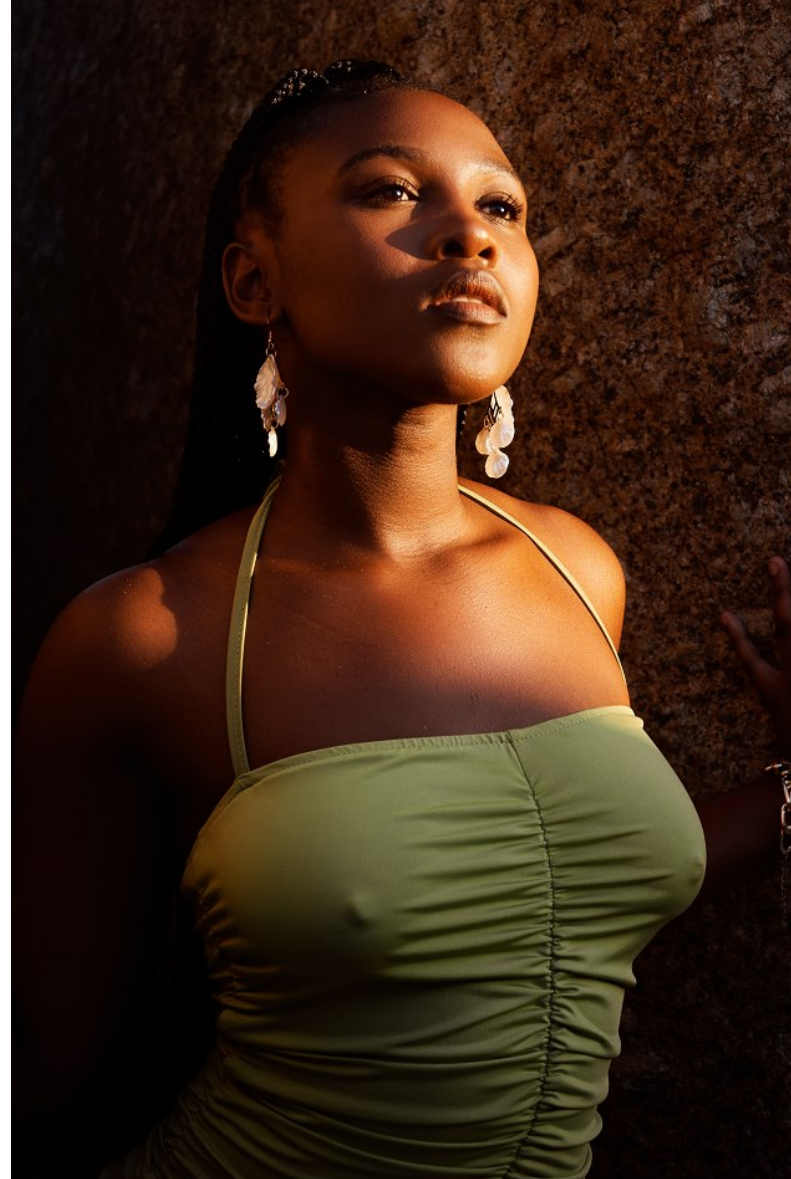

yolanda

Height 152cm/4'11.5" Bust 85cm/33.5" A Waist 68cm/26.5" Hips 105cm/41.5" Shoe 36.5 EU/5.5 US/3.5 UK Hair Black Eyes Brown

yolanda

Height 152cm/4'11.5" Bust 85cm/33.5" A Waist 68cm/26.5" Hips 105cm/41.5" Shoe 36.5 EU/5.5 US/3.5 UK Hair Black Eyes Brown