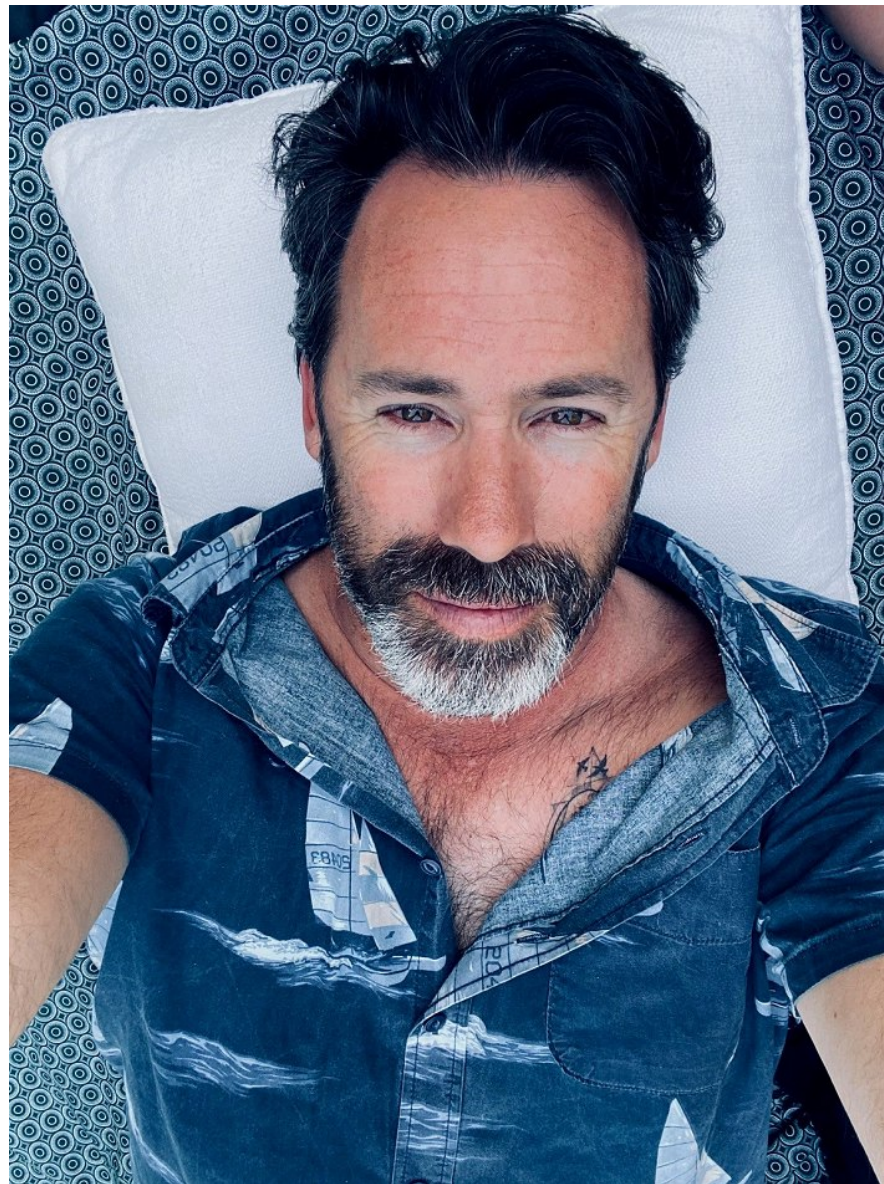

sean

Height 185cm/6'1" Chest 108cm/42.5" Waist 98cm/38.5" Shoe 44.5 EU/10.5 US/10 UK Hair Salt and Pepper Eyes Brown

sean

Height 185cm/6'1" Chest 108cm/42.5" Waist 98cm/38.5" Shoe 44.5 EU/10.5 US/10 UK Hair Salt and Pepper Eyes Brown

sean

Height 185cm/6'1" Chest 108cm/42.5" Waist 98cm/38.5" Shoe 44,5 EU/10,5 US/10 UK Hair Salt and Pepper Eyes Brown

sean

Height 185cm/6'1" Chest 108cm/42.5" Waist 98cm/38.5" Shoe 44.5 EU/10.5 US/10 UK Hair Salt and Pepper Eyes Brown

sean

Height 185cm/6'1" Chest 108cm/42.5" Waist 98cm/38.5" Shoe 44.5 EU/10.5 US/10 UK Hair Salt and Pepper Eyes Brown

sean

Height 185cm/6'1" Chest 108cm/42.5" Waist 98cm/38.5" Shoe 44,5 EU/10,5 US/10 UK Hair Salt and Pepper Eyes Brown