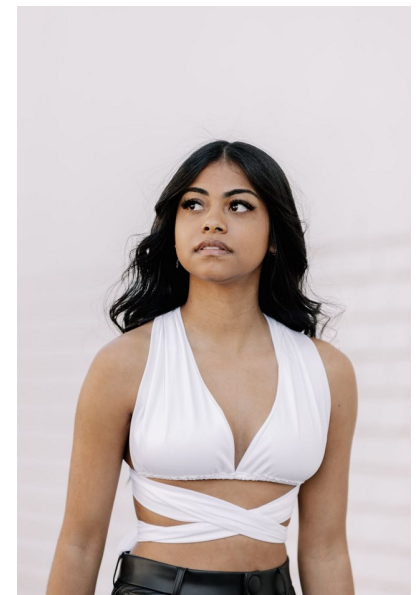

jemma

Height 157cm/5'1" Bust 82cm/32.5" B Waist 69cm/27" Hips 82cm/32.5"
Shoe 37 EU/6 US/4 UK Hair Black Eyes Brown

pulse.
MODEL MANAGEMENT

Pulse Model Management
2nd Floor, Lifestyle Centre, 50 Kloof St, Gardens, Cape Town
Office 1/9B, Level 1, 6-8 High St, Rosepark, Durbanville