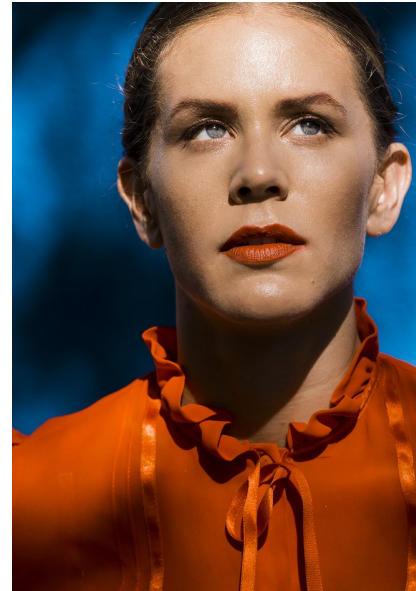

**cheri**

Height 172cm/5'7.5" Bust 89cm/35" B Waist 71cm/28" Hips 96cm/38"  
Shoe 41 EU/10 US/7 UK Hair Brown Eyes Blue

**pulse.**  
MODEL MANAGEMENT

**Pulse Model Management**  
2nd Floor, Lifestyle Centre, 50 Kloof St, Gardens, Cape Town  
Office 1/9B, Level 1, 6-8 High St, Rosenpark, Durbanville