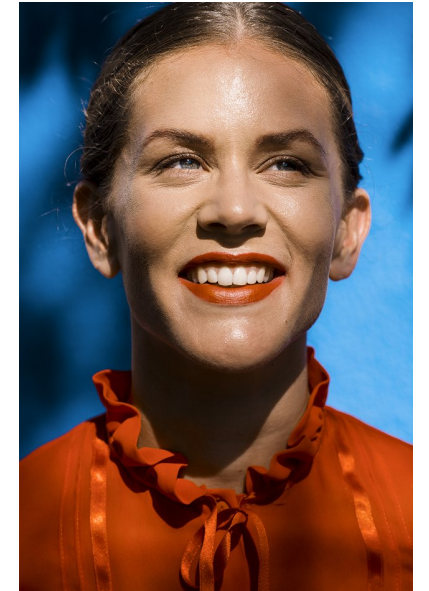

**cheri**

Height 172cm/5'7.5" Bust 89cm/35" B Waist 71cm/28" Hips 96cm/38"  
Shoe 41 EU/10 US/7 UK Hair Brown Eyes Blue

**pulse.**  
MODEL MANAGEMENT

**Pulse Model Management**  
2nd Floor, Lifestyle Centre, 50 Kloof St, Gardens, Cape Town  
Office 1/9B, Level 1, 6-8 High St, Rosenpark, Durbanville