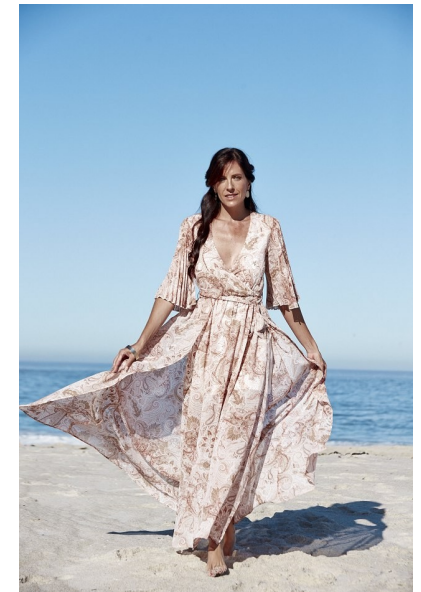

stephanie

Height 175cm/5'9" Bust 87cm/34.5" D Waist 70cm/27.5" Hips 89cm/35"
Dress 38 EU/8 US/10 UK Shoe 39 EU/8 US/6 UK Hair Dark Black Eyes Blue

pulse.
MODEL MANAGEMENT

Pulse Model Management
2nd Floor, Lifestyle Centre, 50 Kloof St, Gardens, Cape Town
Office 1/9B, Level 1, 6-8 High St, Rosenpark, Durbanville