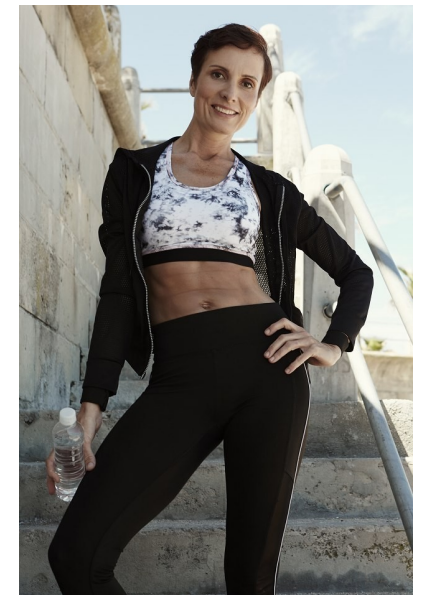

**inari**

Height 172cm/5'7.5" Bust 86cm/34" B Waist 69cm/27" Hips 81cm/32"  
Shoe 41 EU/10 US/7 UK Hair Brown Eyes Brown

**pulse.**  
MODEL MANAGEMENT

**Pulse Model Management**

2nd Floor, Lifestyle Centre, 50 Kloof St, Gardens, Cape Town  
Office 1/9B, Level 1, 6-8 High St, Rosepark, Durbanville