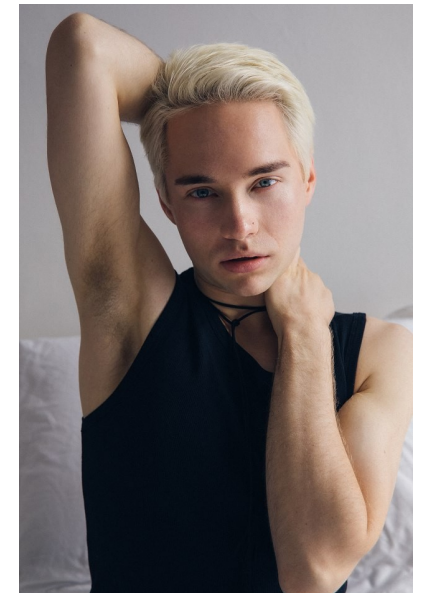

**charl**

Height 163cm/5'4" Chest 90cm/35.5" Waist 71cm/28" Shoe 41 EU/8 US/7.5  
UK Hair Blonde Eyes Blue

**pulse.**  
MODEL MANAGEMENT

**Pulse Model Management**  
2nd Floor, Lifestyle Centre, 50 Kloof St, Gardens, Cape Town  
Office 1/9B, Level 1, 6-8 High St, Rosenpark, Durbanville