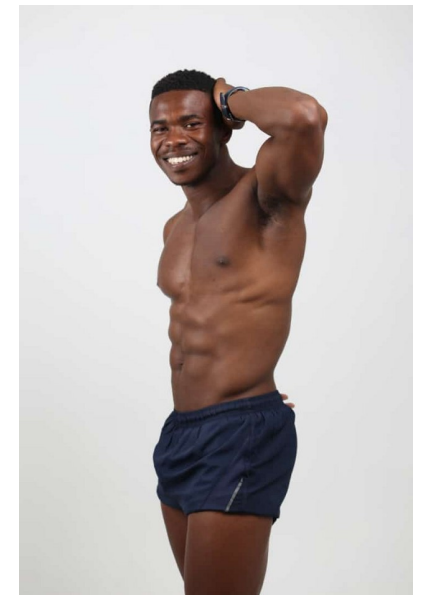

Iuyanda

Height 172cm/5'7.5" Chest 103cm/40.5" Waist 86cm/34" Shoe 42 EU/8.5
US/8 UK Hair Black Eyes Brown

pulse.
MODEL MANAGEMENT

Pulse Model Management

2nd Floor, Lifestyle Centre, 50 Kloof St, Gardens, Cape Town
Office 1/9B, Level 1, 6-8 High St, Rosenpark, Durbanville