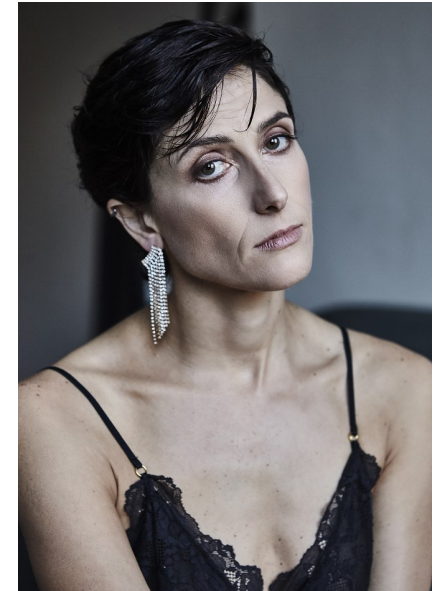

**nicola**

Height 174cm/5'8.5"    Waist 71cm/28"    Hips 98cm/38.5"    Shoe 42.5 EU/11.5  
US/8 UK    Hair Brown    Eyes Hazel

**pulse.**  
MODEL MANAGEMENT

**Pulse Model Management**  
2nd Floor, Lifestyle Centre, 50 Kloof St, Gardens, Cape Town  
Office 1/9B, Level 1, 6-8 High St, Rosepark, Durbanville