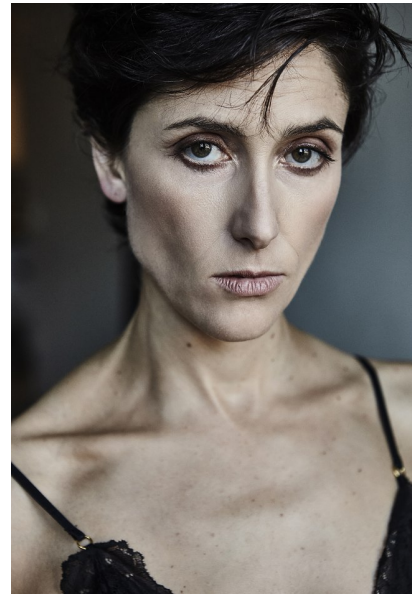

**nicola**

Height 174cm/5'8.5"    Waist 71cm/28"    Hips 98cm/38.5"    Shoe 42.5 EU/11.5  
US/8 UK    Hair Brown    Eyes Hazel

**pulse.**  
MODEL MANAGEMENT

**Pulse Model Management**  
2nd Floor, Lifestyle Centre, 50 Kloof St, Gardens, Cape Town  
Office 1/9B, Level 1, 6-8 High St, Rosepark, Durbanville