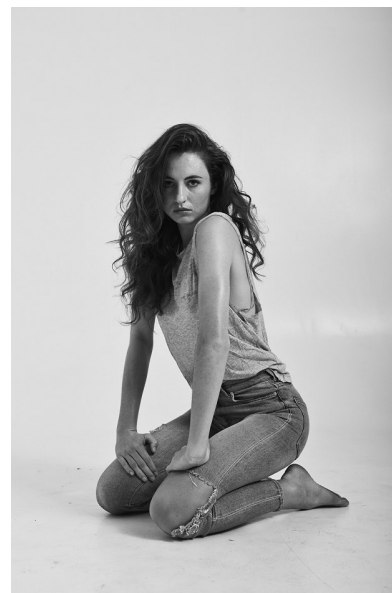

lucy

Height 180cm/5'11" Waist 68cm/26.5" Hips 95cm/37.5" Shoe 40.5 EU/9.5
US/7 UK Hair Brown Eyes Blue

pulse.
MODEL MANAGEMENT

Pulse Model Management

2nd Floor, Lifestyle Centre, 50 Kloof St, Gardens, Cape Town
Office1/9B, Level1, 6-8 High St, Rosenpark, Durbanville