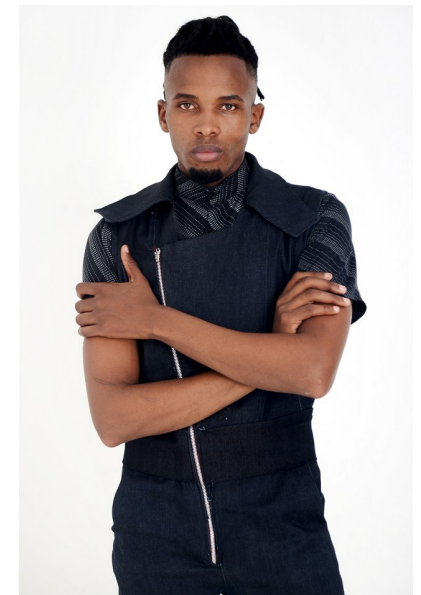

siphosethu

Height 173cm/5'8" Chest 88cm/34.5" Waist 88cm/34.5" Suit 96cm/38"/48
Suit Length R Shoe 25.5 EU/9 US/8 UK (kids) Hair Black Eyes Brown

pulse.
MODEL MANAGEMENT

Pulse Model Management

2nd Floor, Lifestyle Centre, 50 Kloof St, Gardens, Cape Town
Office 1/9B, Level 1, 6-8 High St, Rosenpark, Durbanville