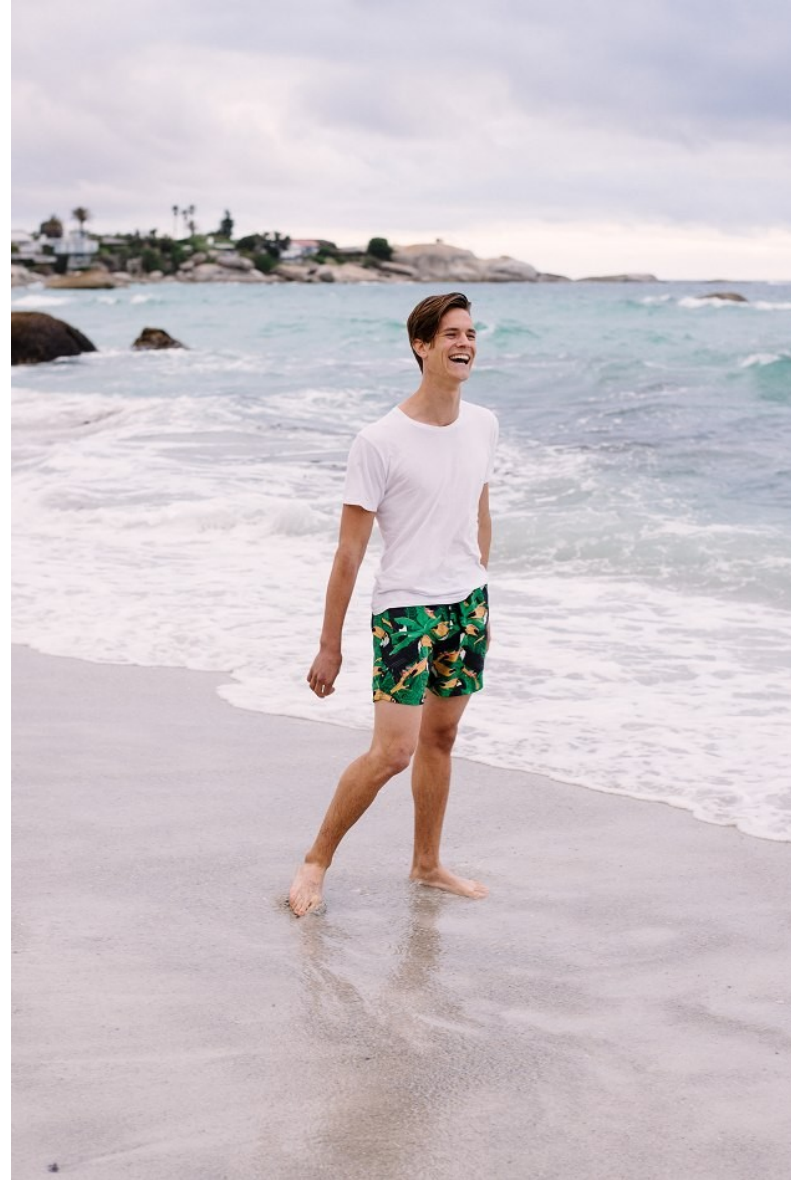

david

Height 187cm/6'1.5" Chest 92cm/36" Waist 76cm/30" Suit 92cm/36"/46 Suit Length L Shoe 44 EU/10 US/9.5 UK Hair Brown Eyes Brown

david

Height 187cm/6'1.5" Chest 92cm/36" Waist 76cm/30" Suit 92cm/36"/46 Suit Length L Shoe 44 EU/10 US/9.5 UK Hair Brown Eyes Brown