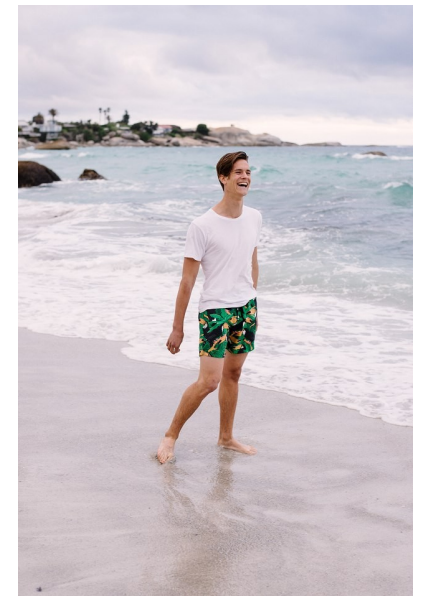

**david**

Height 187cm/6'1.5" Chest 92cm/36" Waist 76cm/30" Suit 92cm/36"/46 Suit  
Length L Shoe 44 EU/10 US/9.5 UK Hair Brown Eyes Brown

**pulse.**  
MODEL MANAGEMENT

**Pulse Model Management**  
2nd Floor, Lifestyle Centre, 50 Kloof St, Gardens, Cape Town  
Office 1/9B, Level 1, 6-8 High St, Rosenpark, Durbanville