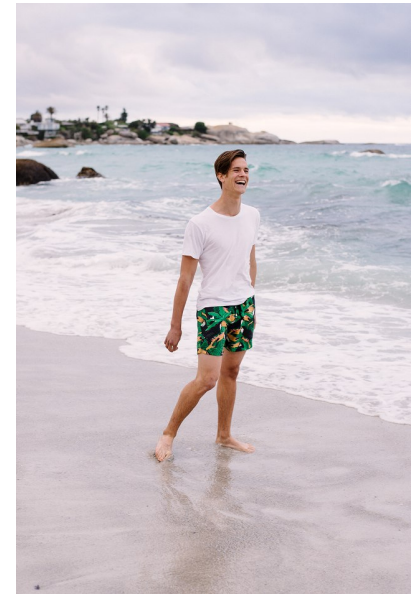

david

Height 187cm/6'1.5" Chest 92cm/36" Waist 76cm/30" Suit 92cm/36"/46
Suit Length L Shoe 44 EU/10 US/9.5 UK Hair Brown Eyes Brown

pulse.
MODEL MANAGEMENT

Pulse Model Management

2nd Floor, Lifestyle Centre, 50 Kloof St, Gardens, Cape Town
Office 1/9B, Level 1, 6-8 High St, Rosenpark, Durbanville