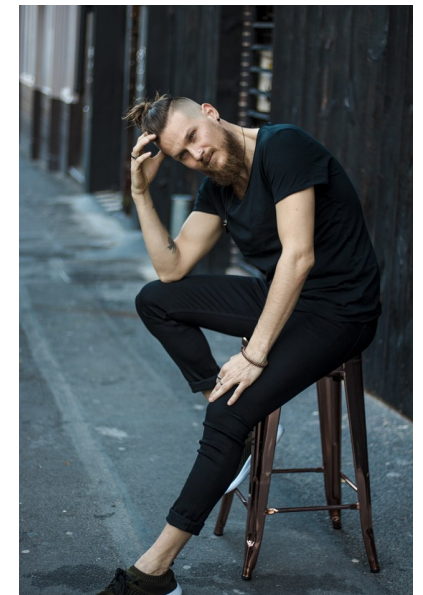

james

Height 190cm/6'2.5" Chest 100cm/39.5" Waist 98cm/38.5" Suit Length R
Shoe 46.5 EU/12 US/11.5 UK Hair Dark Blonde Eyes Blue

pulse.
MODEL MANAGEMENT

Pulse Model Management

2nd Floor, Lifestyle Centre, 50 Kloof St, Gardens, Cape Town
Office 1/9B, Level 1, 6-8 High St, Rosenpark, Durbanville