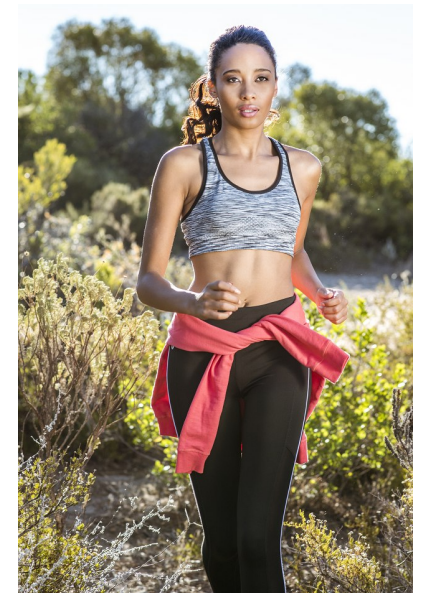

chané

Height 170cm/5'7" Bust 79cm/31" A Waist 65cm/25.5" Hips 95cm/37.5"
Shoe 39.5 EU/8.5 US/6 UK Hair Black Eyes Brown

pulse.
MODEL MANAGEMENT

Pulse Model Management
2nd Floor, Lifestyle Centre, 50 Kloof St, Gardens, Cape Town
Office 1/9B, Level 1, 6-8 High St, Rosenpark, Durbanville