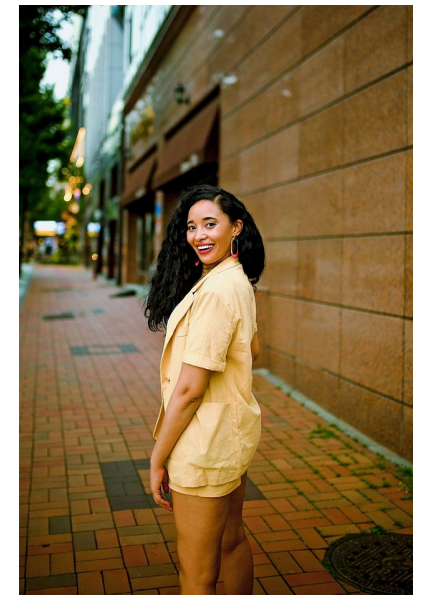

chané

Height 170cm/5'7" Bust 79cm/31" A Waist 65cm/25.5" Hips 95cm/37.5"
Shoe 39.5 EU/8.5 US/6 UK Hair Black Eyes Brown

pulse.
MODEL MANAGEMENT

Pulse Model Management
2nd Floor, Lifestyle Centre, 50 Kloof St, Gardens, Cape Town
Office 1/9B, Level 1, 6-8 High St, Rosenpark, Durbanville