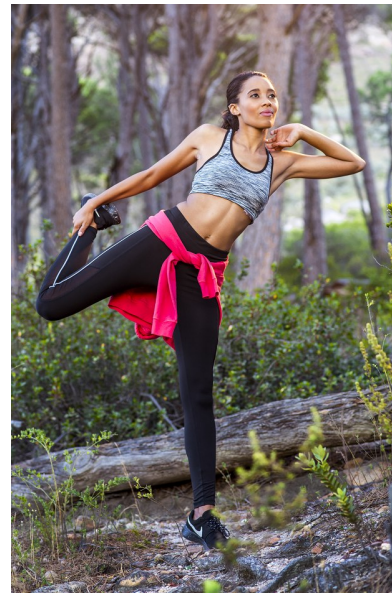

chané

Height 170cm/5'7" Bust 79cm/31" A Waist 65cm/25.5" Hips 95cm/37.5"
Shoe 39.5 EU/8.5 US/6 UK Hair Black Eyes Brown

pulse.
MODEL MANAGEMENT

Pulse Model Management
2nd Floor, Lifestyle Centre, 50 Kloof St, Gardens, Cape Town
Office 1/9B, Level 1, 6-8 High St, Rosenpark, Durbanville