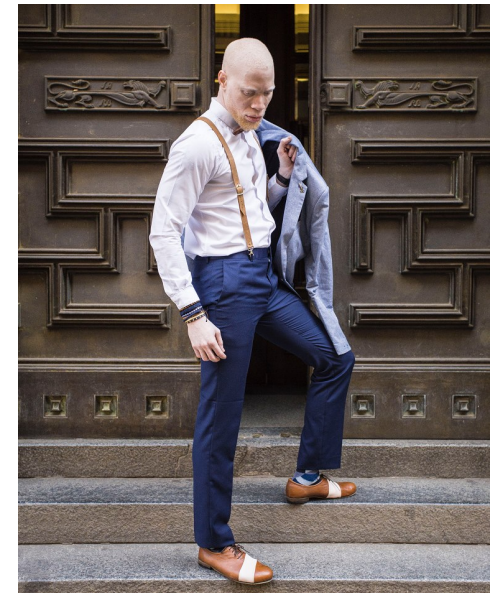

simba

Height 189cm/6'2.5" Chest 102cm/40" Waist 86cm/34" Suit 81cm/32"/42
Suit Length L Shoe 44.5 EU/10.5 US/10 UK Hair Blonde Eyes Brown

pulse.
MODEL MANAGEMENT

Pulse Model Management

2nd Floor, Lifestyle Centre, 50 Kloof St, Gardens, Cape Town
Office 1/9B, Level 1, 6-8 High St, Rosepark, Durbanville