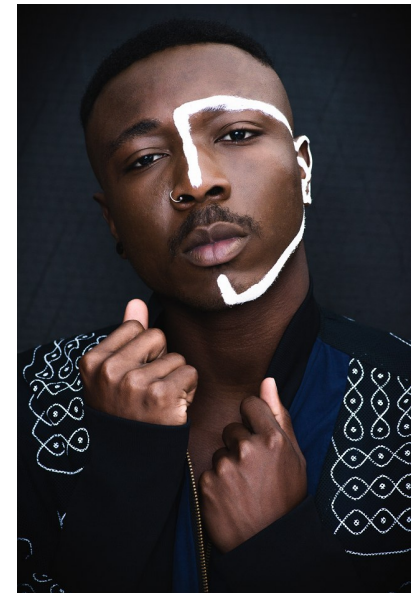

**emovon**

Height 186cm/6'1.5" Chest 96cm/38" Waist 77cm/30.5" Hair Black  
Eyes Brown

**pulse.**  
MODEL MANAGEMENT

**Pulse Model Management**  
2nd Floor, Lifestyle Centre, 50 Kloof St, Gardens, Cape Town  
Office1/9B, Level1, 6-8 High St, Rosenpark, Durbanville