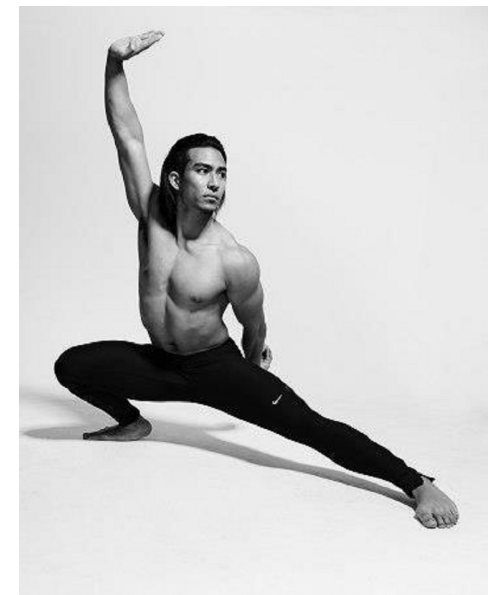

jefferson

Height 168cm/5'6" Chest 97cm/38" Waist 76cm/30" Suit 91cm/36"/46 Suit
Length S Shoe 42 EU/8.5 US/8 UK Hair Black Eyes Brown

pulse.
MODEL MANAGEMENT

Pulse Model Management

2nd Floor, Lifestyle Centre, 50 Kloof St, Gardens, Cape Town
Office 1/9B, Level 1, 6-8 High St, Rosenpark, Durbanville