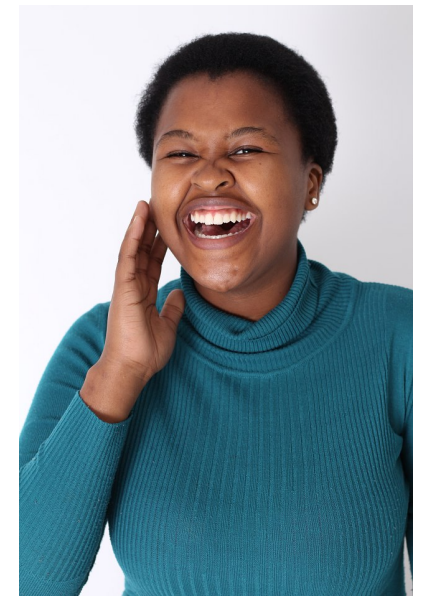

asithandile

Height 164cm/5'4.5" Dress 32-34 EU/2-4 US/4-6 UK Shoe 39 EU/8 US/6 UK
Hair Black Eyes Brown

pulse.
MODEL MANAGEMENT

Pulse Model Management
2nd Floor, Lifestyle Centre, 50 Kloof St, Gardens, Cape Town
Office 1/9B, Level 1, 6-8 High St, Rosepark, Durbanville