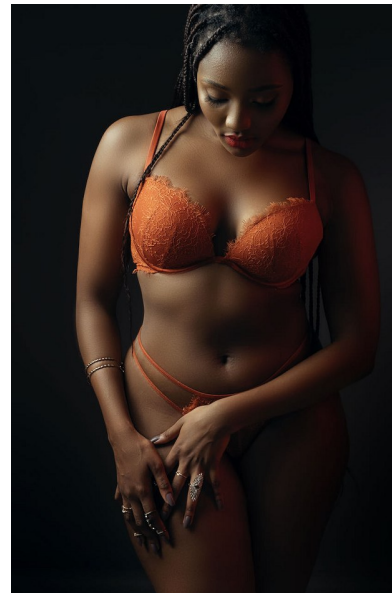

lesedi

Height 166cm/5'5.5" Bust 101cm/40" B/C Waist 76cm/30" Hips 120cm/47"
Shoe 40.5 EU/9.5 US/7 UK Hair Brown Eyes Brown

pulse.
MODEL MANAGEMENT

Pulse Model Management
2nd Floor, Lifestyle Centre, 50 Kloof St, Gardens, Cape Town
Office1/9B, Level1, 6-8 High St, Rosenpark, Durbanville