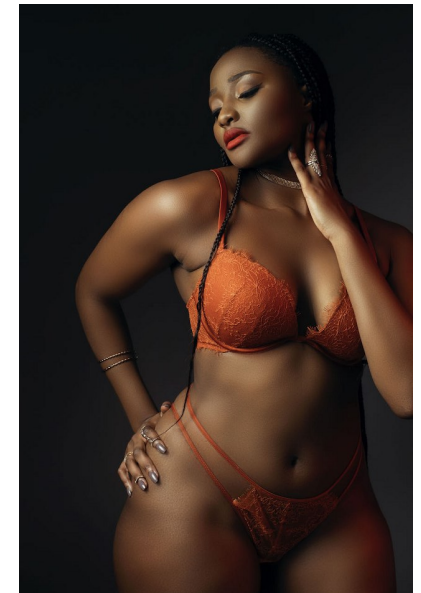

lesedi

Height 166cm/5'5.5" Bust 101cm/40" B/C Waist 76cm/30" Hips 120cm/47"
Shoe 40.5 EU/9.5 US/7 UK Hair Brown Eyes Brown

pulse.
MODEL MANAGEMENT

Pulse Model Management
2nd Floor, Lifestyle Centre, 50 Kloof St, Gardens, Cape Town
Office1/9B, Level1, 6-8 High St, Rosenpark, Durbanville