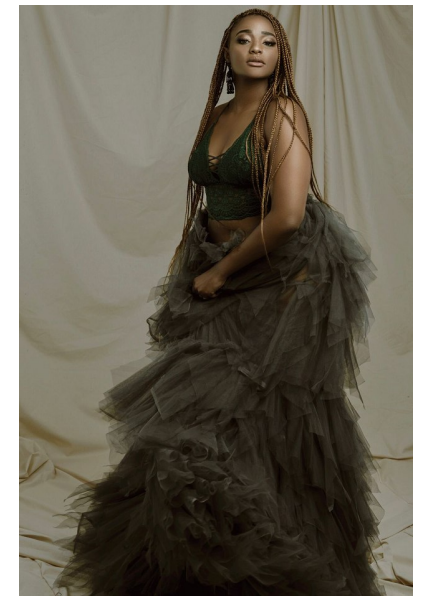

lesedi

Height 166cm/5'5.5" Bust 101cm/40" B/C Waist 76cm/30" Hips 120cm/47"
Shoe 40.5 EU/9.5 US/7 UK Hair Brown Eyes Brown

pulse.
MODEL MANAGEMENT

Pulse Model Management
2nd Floor, Lifestyle Centre, 50 Kloof St, Gardens, Cape Town
Office1/9B, Level1, 6-8 High St, Rosenpark, Durbanville