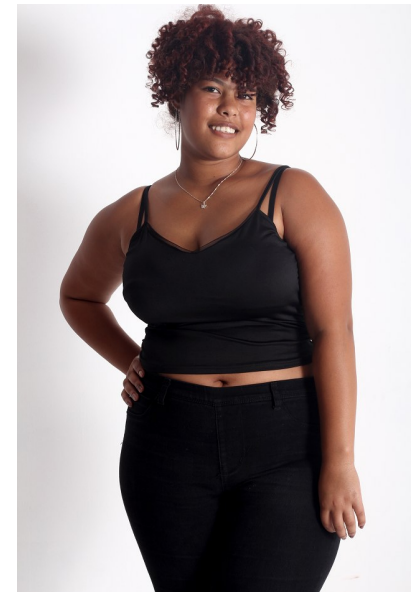

miche

Height 163cm/5'4" Bust 108cm/42.5" C Waist 91cm/36" Hips 125cm/49"
Dress 38-40 EU/8-10 US/10-12 UK Shoe 39 EU/8 US/6 UK Hair Red
Eyes Brown

pulse.
MODEL MANAGEMENT

Pulse Model Management
2nd Floor, Lifestyle Centre, 50 Kloof St, Gardens, Cape Town
Office 1/9B, Level 1, 6-8 High St, Rosepark, Durbanville