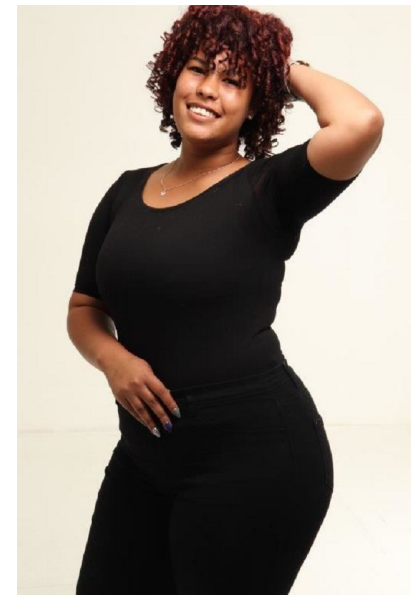

miche

Height 163cm/5'4" Bust 108cm/42.5" C Waist 91cm/36" Hips 125cm/49"
Dress 38-40 EU/8-10 US/10-12 UK Shoe 39 EU/8 US/6 UK Hair Red
Eyes Brown

pulse.
MODEL MANAGEMENT

Pulse Model Management
2nd Floor, Lifestyle Centre, 50 Kloof St, Gardens, Cape Town
Office 1/9B, Level 1, 6-8 High St, Rosepark, Durbanville