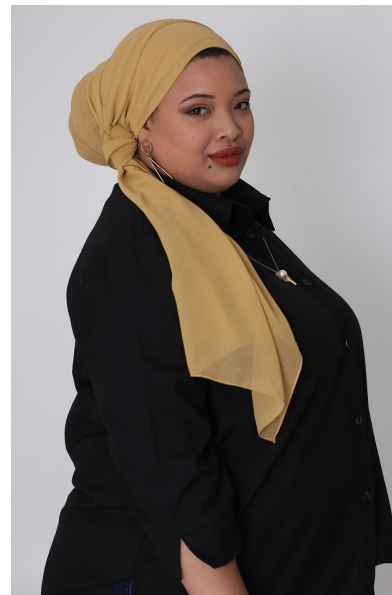

**saleema**

Height 165cm/5'5" Bust 125cm/49" Waist 117cm/46" Hips 142cm/56"  
Shoe 41 EU/10 US/7 UK Hair Brown Eyes Brown

**pulse.**  
MODEL MANAGEMENT

**Pulse Model Management**

2nd Floor, Lifestyle Centre, 50 Kloof St, Gardens, Cape Town  
Office 1/9B, Level 1, 6-8 High St, Rosepark, Durbanville