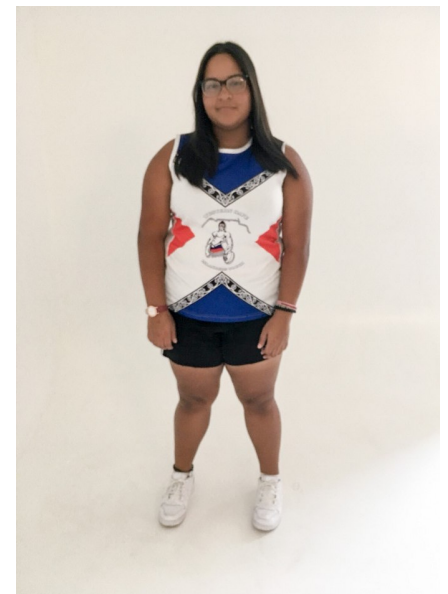

nabeelah

Height 158cm/5'2" Bust 119cm/47" Waist 101cm/40" Hips 121cm/47.5"
Shoe 39 EU/8 US/6 UK Hair Black Eyes Brown

pulse.
MODEL MANAGEMENT

Pulse Model Management
2nd Floor, Lifestyle Centre, 50 Kloof St, Gardens, Cape Town
Office 1/9B, Level 1, 6-8 High St, Rosepark, Durbanville