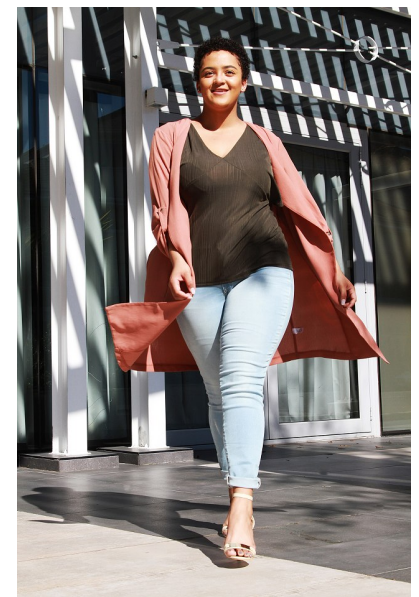

shannen

Height 168cm/5'6" Bust 113cm/44.5" Waist 102cm/40" Hips 123cm/48.5"
Shoe 39 EU/8 US/6 UK Hair Black Eyes Brown

pulse.
MODEL MANAGEMENT

Pulse Model Management
2nd Floor, Lifestyle Centre, 50 Kloof St, Gardens, Cape Town
Office 1/9B, Level 1, 6-8 High St, Rosenpark, Durbanville